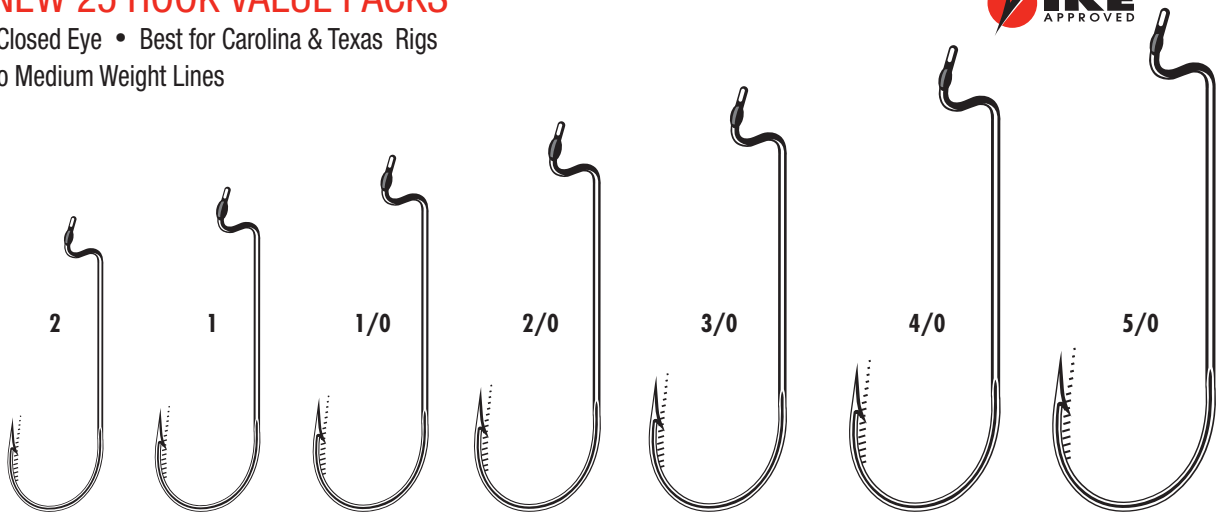

COLOR / SIZE	2	1	1/0	2/0	3/0	4/0	5/0
BN - Black Nickel	PP(6), VP(25)	PP(6), VP(25)	PP(6), VP(25)	PP(6), VP(25)	PP(5), VP(25)	PP(5), VP(25)	PP(5), VP(25)

SSB SINKER STOPS NEW

High Density Neoprene Stopper Designed to Peg the Weight Close to the Hook on a Punch, Flipping or Pitching Rig

Eliminates Crimping and Possible Damage to Line While Securely Holding the Weight in Place

Model	Size	Pcs. Per Pack
SSBM	Medium	10
SSBL	Large	10