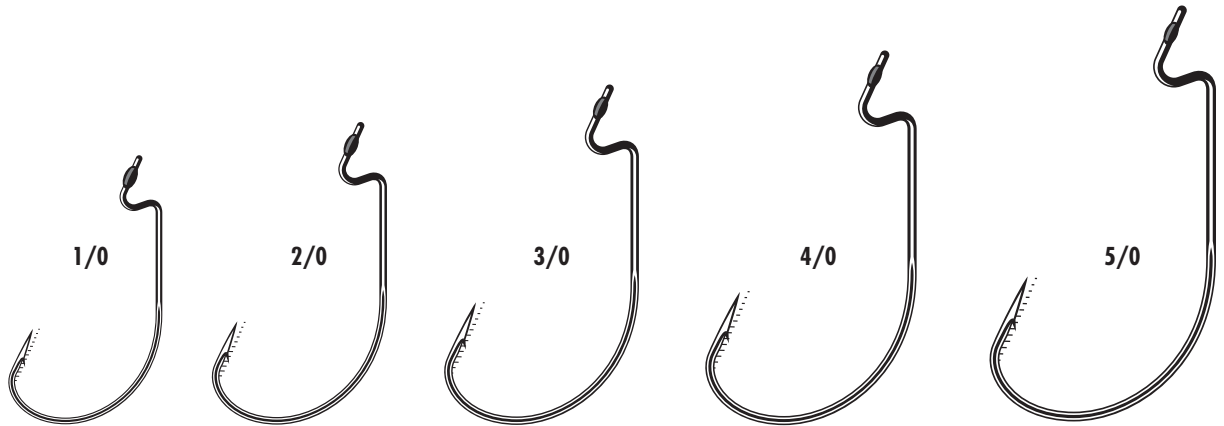

WG WIDE GAP NEW 25 HOOK VALUE PACKS

Offset Point • Resin Closed Eye • Perfect for Texas and Carolina Rigs • Designed for All Light to Medium Weight Lines

COLOR / SIZE	1/0	2/0	3/0	4/0	5/0
BN - Black Nickel	PP(6), VP(25)	PP(6), VP(25)	PP(5), VP(25)	PP(5), VP(25)	PP(5), VP(25)

WM WORM NEW 25 HOOK VALUE PACKS

Offset Point • Resin Closed Eye • Best for Carolina & Texas Rigs
Designed for All Light to Medium Weight Lines