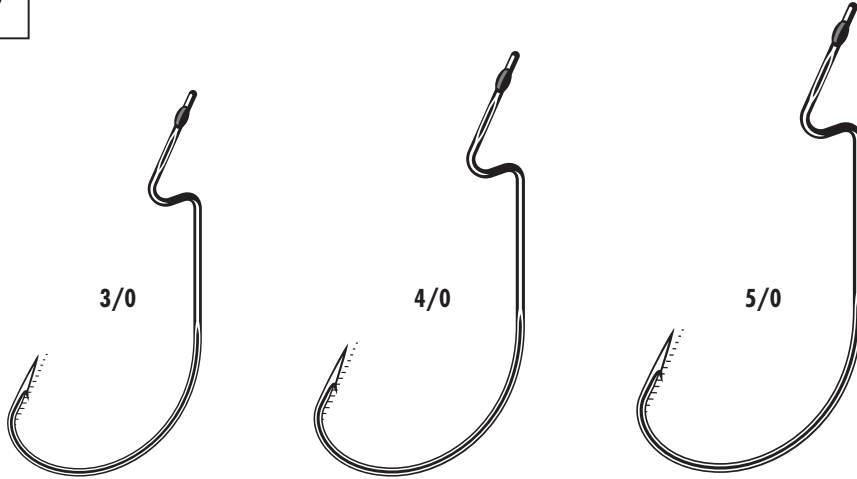

XLWG **NEW** X-LONG WIDE GAP

Extra Long Z-Bend Leg • Recommended when Paired with Tube and Hollow Belly Soft Plastics
Offset Point • Resin Closed Eye • Forged

COLOR / SIZE	3/0	4/0	5/0
BN - Black Nickel	PP(5)	PP(5)	PP(5)

25
26

PWS **NEW** POWERSHOT

Extra Long Z-Bend Hook Leg Ensures Freedom of Movement when Drop Shot Technique is Used • Offset Point • Forged