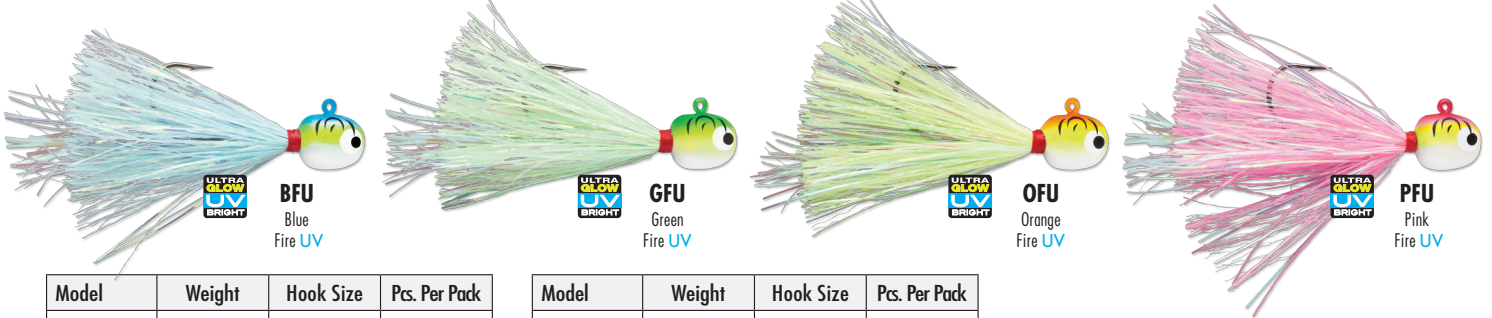

HSG HOT SKIRT GLOW JIG **NEW COLORS**

HOOK - Premium Hi Carbon Steel JIG - UV Bright Finish Reflects More Light Energy SKIRT - Glow in the Dark & Flashabou Fibers

Model	Weight	Hook Size	Pcs. Per Pack
HSG132	1/32 oz.	6	2
HSG116	1/16 oz.	4	2
HSG18	1/8 oz.	1/0	2

Model	Weight	Hook Size	Pcs. Per Pack
HSG14	1/4 oz.	2/0	2
HSG38	3/8 oz.	2/0	2