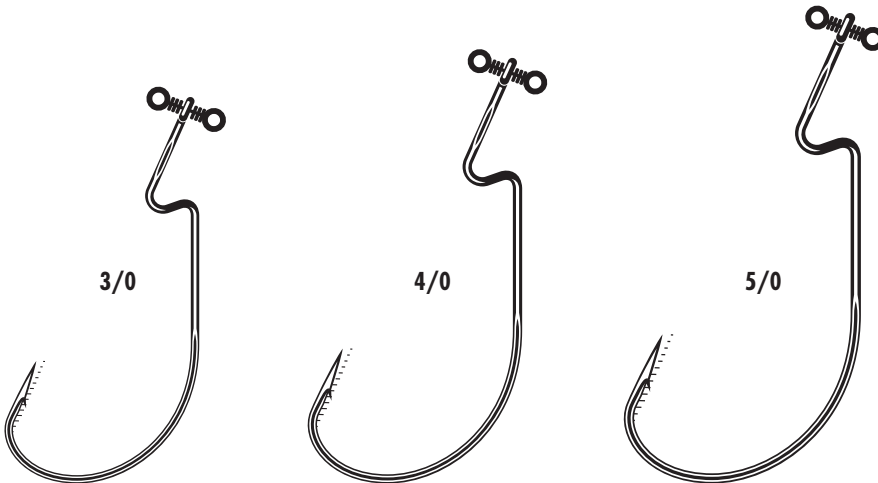

COLOR / SIZE	3/0	4/0	5/0
BN - Black Nickel	PP(4)	PP(4)	PP(4)

PP pack (variable quantity)